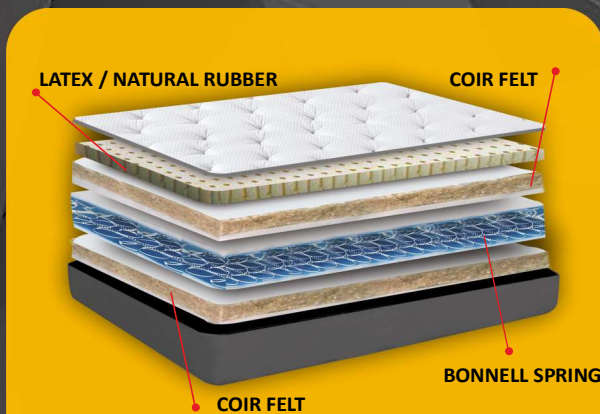

Bonnell Natura MATTRESSES

(Bonnell Spring + 100% Natural Latex Mattress)

Standard Size		Mattress Size (L x B)		8"	10"	12"
mm	Inches	Feet	Feet	₹	₹	₹
1829 x 762	72 x 30	6.00	2.50	17004	20574	24144
1905 x 762	75 x 30	6.25	2.50	17712	21431	25150
1981 x 762	78 x 30	6.50	2.50	18421	22289	26156
2134 x 762	84 x 30	7.00	2.50	20830	25203	29577
1829 x 914	72 x 36	6.00	3.00	20404	24689	28973
1905 x 914	75 x 36	6.25	3.00	21255	25718	30180
1981 x 914	78 x 36	6.50	3.00	22105	26746	31388
2134 x 914	84 x 36	7.00	3.00	24995	30244	35492
1829 x 1067	72 x 42	6.00	3.50	23805	28804	33802
1905 x 1067	75 x 42	6.25	3.50	24797	30004	35211
1981 x 1067	78 x 42	6.50	3.50	25789	31204	36619
2134 x 1067	84 x 42	7.00	3.50	29161	35285	41408
1829 x 1219	72 x 48	6.00	4.00	27206	32918	38631
1905 x 1219	75 x 48	6.25	4.00	28340	34290	40241
1981 x 1219	78 x 48	6.50	4.00	29473	35662	41850
2134 x 1219	84 x 48	7.00	4.00	33327	40325	47323
1829 x 1524	72 x 60	6.00	5.00	34007	41148	48289
1905 x 1524	75 x 60	6.25	5.00	35424	42863	50301
1981 x 1524	78 x 60	6.50	5.00	36841	44577	52313
2134 x 1524	84 x 60	7.00	5.00	41659	50406	59154
1829 x 1676	72 x 66	6.00	5.50	37408	45263	53118
1905 x 1676	75 x 66	6.25	5.50	38967	47149	55331
1981 x 1676	78 x 66	6.50	5.50	40526	49035	57544
2134 x 1676	84 x 66	7.00	5.50	45825	55447	65069
1829 x 1826	72 x 72	6.00	6.00	40809	49378	57947
1905 x 1826	75 x 72	6.25	6.00	42509	51435	60361
1981 x 1826	78 x 72	6.50	6.00	44210	53493	62775
2134 x 1826	84 x 72	7.00	6.00	49991	60488	70985
Above 84 x 72 Size Sq.ft. Rate				1247	1509	1771