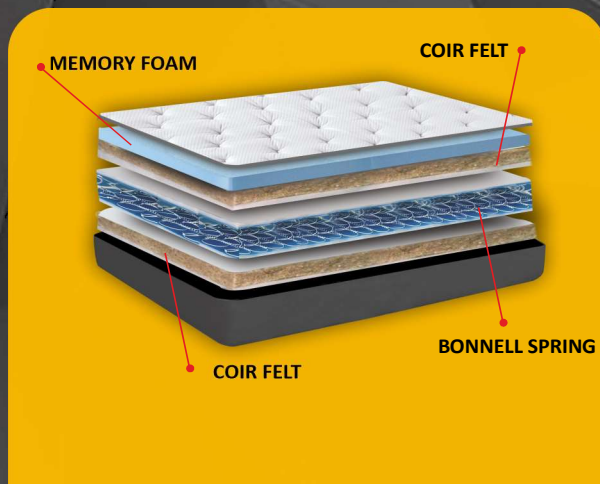

Bonnell Luxury Royale MATTRESSES

(Bonnell Spring Mattress with Memory Foam Pillow Top)

Standard Size		Mattress Size (L x B)		8"	10"	12"
mm	Inches	Feet	Feet	₹	₹	₹
1829 x 762	72 x 30	6.00	2.50	21255	25718	30180
1905 x 762	75 x 30	6.25	2.50	22140	26789	31438
1981 x 762	78 x 30	6.50	2.50	23026	27861	32696
2134 x 762	84 x 30	7.00	2.50	26037	31504	36971
1829 x 914	72 x 36	6.00	3.00	25506	30861	36217
1905 x 914	75 x 36	6.25	3.00	26568	32147	37726
1981 x 914	78 x 36	6.50	3.00	27631	33433	39235
2134 x 914	84 x 36	7.00	3.00	31244	37805	44365
1829 x 1067	72 x 42	6.00	3.50	29757	36005	42253
1905 x 1067	75 x 42	6.25	3.50	30996	37505	44013
1981 x 1067	78 x 42	6.50	3.50	32236	39005	45774
2134 x 1067	84 x 42	7.00	3.50	36452	44106	51760
1829 x 1219	72 x 48	6.00	4.00	34007	41148	48289
1905 x 1219	75 x 48	6.25	4.00	35424	42863	50301
1981 x 1219	78 x 48	6.50	4.00	36841	44577	52313
2134 x 1219	84 x 48	7.00	4.00	41659	50406	59154
1829 x 1524	72 x 60	6.00	5.00	42509	51435	60361
1905 x 1524	75 x 60	6.25	5.00	44281	53578	62876
1981 x 1524	78 x 60	6.50	5.00	46052	55721	65391
2134 x 1524	84 x 60	7.00	5.00	52074	63008	73942
1829 x 1676	72 x 66	6.00	5.50	46760	56579	66397
1905 x 1676	75 x 66	6.25	5.50	48709	58936	69164
1981 x 1676	78 x 66	6.50	5.50	50657	61294	71930
2134 x 1676	84 x 66	7.00	5.50	57281	69309	81336
1829 x 1826	72 x 72	6.00	6.00	51011	61722	72433
1905 x 1826	75 x 72	6.25	6.00	53137	64294	75451
1981 x 1826	78 x 72	6.50	6.00	55262	66866	78469
2134 x 1826	84 x 72	7.00	6.00	62489	75610	88731
Above 84 x 72 Size Sq.ft. Rate				1559	1886	2213