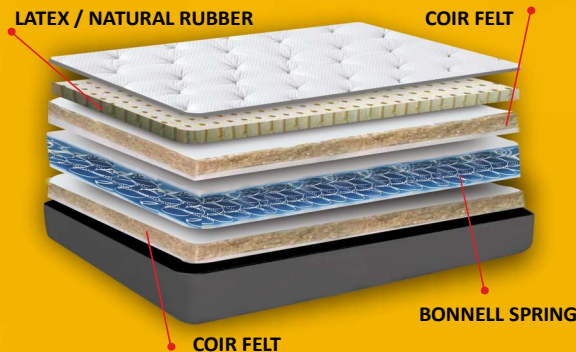

Bonnell Natura Royale MATTRESSES

(Bonnell Springs Mattress with 100% Latex Pillow Top)

Standard Size		Mattress Size (L x B)		8"	10"	12"
mm	Inches	Feet		₹	₹	₹
1829 x 762	72 x 30	6.00	2.50	21255	25718	30180
1905 x 762	75 x 30	6.25	2.50	22140	26789	31438
1981 x 762	78 x 30	6.50	2.50	23026	27861	32696
2134 x 762	84 x 30	7.00	2.50	26037	31504	36971
1829 x 914	72 x 36	6.00	3.00	25506	30861	36217
1905 x 914	75 x 36	6.25	3.00	26568	32147	37726
1981 x 914	78 x 36	6.50	3.00	27631	33433	39235
2134 x 914	84 x 36	7.00	3.00	31244	37805	44365
1829 x 1067	72 x 42	6.00	3.50	29757	36005	42253
1905 x 1067	75 x 42	6.25	3.50	30996	37505	44013
1981 x 1067	78 x 42	6.50	3.50	32236	39005	45774
2134 x 1067	84 x 42	7.00	3.50	36452	44106	51760
1829 x 1219	72 x 48	6.00	4.00	34007	41148	48289
1905 x 1219	75 x 48	6.25	4.00	35424	42863	50301
1981 x 1219	78 x 48	6.50	4.00	36841	44577	52313
2134 x 1219	84 x 48	7.00	4.00	41659	50406	59154
1829 x 1524	72 x 60	6.00	5.00	42509	51435	60361
1905 x 1524	75 x 60	6.25	5.00	44281	53578	62876
1981 x 1524	78 x 60	6.50	5.00	46052	55721	65391
2134 x 1524	84 x 60	7.00	5.00	52074	63008	73942
1829 x 1676	72 x 66	6.00	5.50	46760	56579	66397
1905 x 1676	75 x 66	6.25	5.50	48709	58936	69164
1981 x 1676	78 x 66	6.50	5.50	50657	61294	71930
2134 x 1676	84 x 66	7.00	5.50	57281	69309	81336
1829 x 1826	72 x 72	6.00	6.00	51011	61722	72433
1905 x 1826	75 x 72	6.25	6.00	53137	64294	75451
1981 x 1826	78 x 72	6.50	6.00	55262	66866	78469
2134 x 1826	84 x 72	7.00	6.00	62489	75610	88731
Above 84 x 72 Size Sq.ft. Rate				1559	1886	2213