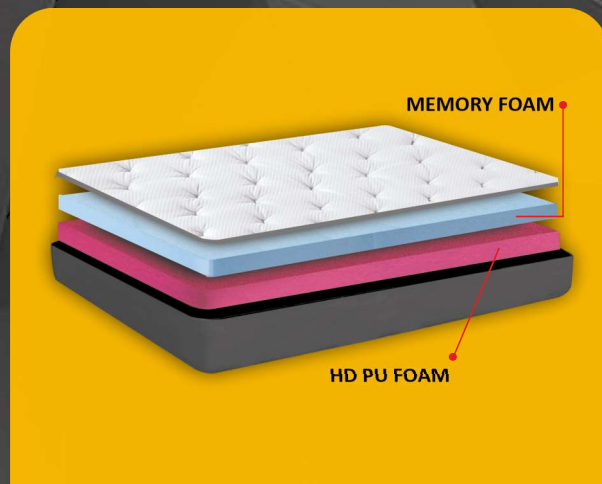

# Luxury Bond MATTRESSES

- Another Classy Orthopedic Offering from Dr.Back
- Luxury Bond as the name suggests is a Luxury Mattress but at an affordable Price!
- It is a combination of Memory Foam & High Density Rebonded Foam.
- Memory Foam or Visco Elastic foam has been developed by USA's NASA.
- Memory Foam is Temperature sensitive and senses and shapes itself to your body.
- Beats Stress & Fatigue & Enhances Deep Sleep
- Rebonded Foam Layers supports optimal Spinal Alignment.
- Treat your body to a five star treatment

# Memory Bliss MATTRESSES

- Dr.Back Memory Bliss Combines the economy of PU Foam & Comfort of NASA's Memory Foam.
- Memory Foam or Visco Elastic Temperature sensitive material closely moulds to the contours of your body thereby reducing stress.
- It also ensures correct sleeping posture while improving blood circulation as the mattress distributes body weight evenly reducing pressure points and enabling deep sleep.
- Eliminates the restlessness that disrupts a good night's sleep and most importantly increases the circulation to tired and aching muscles.