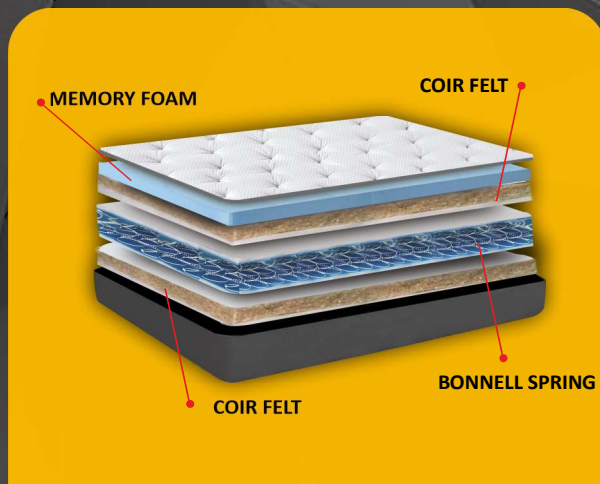

# Pocket Natura MATTRESSES

- Dr. Back Pocket Natura is an Uber Luxury Mattress with a Combination of technology and Mother Nature.
- Individual Pocket Springs with a top layer of 100% Natural Latex for enhanced comfort and superior bounce.
- Pocket Springs provide Undisturbed sleep.
- Offers support to the Natural Arch of the Lumbar Region, thereby providing Excellent and durable sleeping experience.
- Dr. Back Natura is highly breathable and highly resilient and conforms to your unique body shape and weight thereby giving you a blissful sleeping experience.
- Dr. Back Latex is also Antimicrobial, Antibacterial, Hypo-Allergenic, Mildew & Dust Mite Resistant.

# Bonnell Luxury MATTRESSES

- Dr. Back Bonnell Luxury is a combination that provides comfort and support of springs, as well as the known advantages of memory Foam, to adjust to your body heat & weight.
- Provides ultimate cushioning & Support and delivers unsurpassed comfort
- High breathability and air circulation absorbs body heat, thereby making it more suitable for Indian climate conditions.
- Exclusive Foam Wall Technology for superior edge, comfort & support.
- Truly Sleep Nirvana !

# Pocket Luxury MATTRESSES

- Dr. Back Pocket Luxury is an Ultra Luxurious Pocket Spring Mattress with a top layer of Memory Foam or Visco Elastic Foam.
- This State of the Art Pocket inner spring system provides Optimal Spinal alignment for Undisturbed sleep.
- Dr. Back Pocket Luxury Mattress Ensures that you get a correct Sleeping Posture, Reduces Pressure Points and enhances blood circulation.
- Reduced Motion Transfer Eliminates Disturbance caused by the movement of partner and eliminates the restlessness that disrupts a healthy night's sleep.