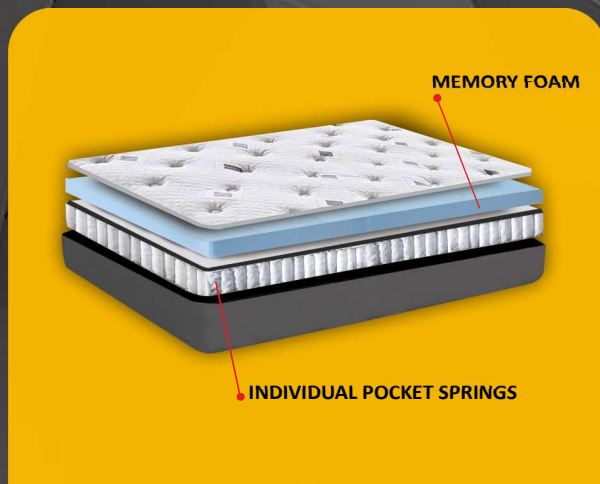

Pocket Luxury Royale MATTRESSES

(Pocket Springs Mattress with Memory Foam Pillow Top)

Standard Size		Mattress Size (L x B)		8"	10"	12"
mm	Inches	Feet		₹	₹	₹
1829 x 762	72 x 30	6.00	2.50	28671	32484	38981
1905 x 762	75 x 30	6.25	2.50	29867	33837	40605
1981 x 762	78 x 30	6.50	2.50	31062	35192	42230
2134 x 762	84 x 30	7.00	2.50	35124	39793	47753
1829 x 914	72 x 36	6.00	3.00	34406	38981	46777
1905 x 914	75 x 36	6.25	3.00	35840	40606	48727
1981 x 914	78 x 36	6.50	3.00	37274	42229	50675
2134 x 914	84 x 36	7.00	3.00	42148	47751	57302
1829 x 1067	72 x 42	6.00	3.50	40141	45477	54573
1905 x 1067	75 x 42	6.25	3.50	41813	47373	56848
1981 x 1067	78 x 42	6.50	3.50	43486	49268	59121
2134 x 1067	84 x 42	7.00	3.50	49172	55711	66852
1829 x 1219	72 x 48	6.00	4.00	45875	51975	62370
1905 x 1219	75 x 48	6.25	4.00	47787	54139	64968
1981 x 1219	78 x 48	6.50	4.00	49697	56305	67566
2134 x 1219	84 x 48	7.00	4.00	56196	63668	76402
1829 x 1524	72 x 60	6.00	5.00	57344	64968	77962
1905 x 1524	75 x 60	6.25	5.00	59733	67675	81210
1981 x 1524	78 x 60	6.50	5.00	62122	70382	84458
2134 x 1524	84 x 60	7.00	5.00	70246	79585	95502
1829 x 1676	72 x 66	6.00	5.50	63078	71465	85758
1905 x 1676	75 x 66	6.25	5.50	65707	74443	89332
1981 x 1676	78 x 66	6.50	5.50	68334	77421	92905
2134 x 1676	84 x 66	7.00	5.50	77270	87545	105054
1829 x 1826	72 x 72	6.00	6.00	68813	77962	93554
1905 x 1826	75 x 72	6.25	6.00	71680	81210	97452
1981 x 1826	78 x 72	6.50	6.00	74547	84458	101350
2134 x 1826	84 x 72	7.00	6.00	84296	95502	114603
Above 84 x 72 Size Sq.ft. Rate				2103	2382	2859