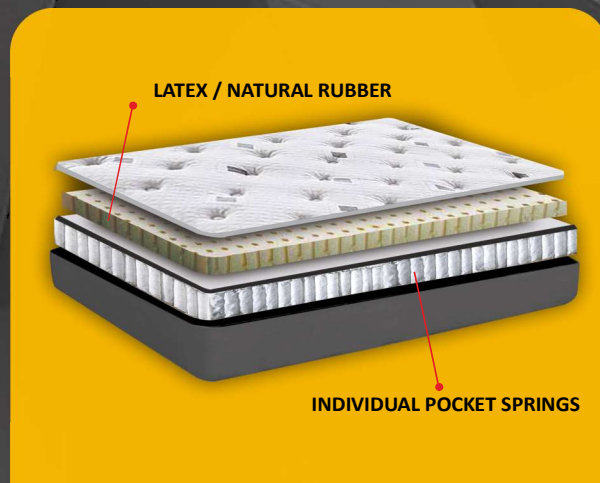

# Bonnell Natura MATTRESSES

- Dr. Back Bonnell Natura Mattress is a blend of Luxury & Organic and Environment friendly Natural Latex.
- The top layer of 100% Natural & High Resilient Latex Complements a good night's sleep, remains cool and provides ultimate comfort.
- The mattress is made of breathable and highly resilient material that conforms to your unique body shape & weight.
- Latex gives you the feeling of sleeping 'ON' your mattress and not 'IN' it.
- Uses Natural coir felt instead of Turkish cotton felt that generates heat.
- Good for people who want firmer support and love natural chemical free products.
- Dr. Back Latex is also Antimicrobial, Antibacterial, Hypo-Allergenic, Mildew & Dust Mite Resistant.

# Pocket Natura MATTRESSES

- Dr. Back Pocket Natura is an Uber Luxury Mattress with a Combination of technology and Mother Nature.
- Individual Pocket Springs with a top layer of 100% Natural Latex for enhanced comfort and superior bounce.
- Pocket Springs provide Undisturbed sleep.
- Offers support to the Natural Arch of the Lumbar Region, thereby providing Excellent and durable sleeping experience.
- Dr. Back Natura is highly breathable and highly resilient and conforms to your unique body shape and weight thereby giving you a blissful sleeping experience.
- Dr. Back Latex is also Antimicrobial, Antibacterial, Hypo-Allergenic, Mildew & Dust Mite Resistant.