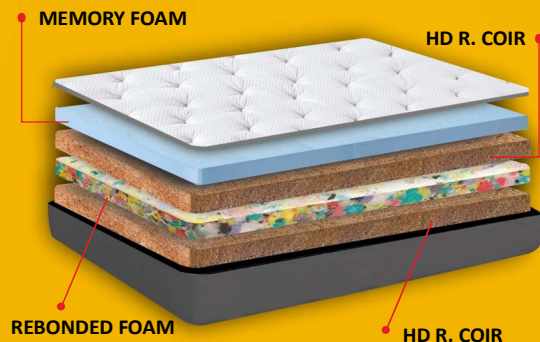

## Natura MATTRESSES

(100% Natural Latex + Rubberized Coir + Rebonded Foam Mattress)

Standard Size		Mattress Size (L x B)		5"	6"
mm	Inches	Feet		₹	₹
1829 x 762	72 x 30	6.00	2.50	20491	23159
1905 x 762	75 x 30	6.25	2.50	21344	24124
1981 x 762	78 x 30	6.50	2.50	22198	25089
2134 x 762	84 x 30	7.00	2.50	25101	28369
1829 x 914	72 x 36	6.00	3.00	24589	27790
1905 x 914	75 x 36	6.25	3.00	25613	28948
1981 x 914	78 x 36	6.50	3.00	26637	30106
2134 x 914	84 x 36	7.00	3.00	30121	34043
1829 x 1067	72 x 42	6.00	3.50	28687	32422
1905 x 1067	75 x 42	6.25	3.50	28459	33773
1981 x 1067	78 x 42	6.50	3.50	31078	35124
2134 x 1067	84 x 42	7.00	3.50	35142	39717
1829 x 1219	72 x 48	6.00	4.00	32785	37054
1905 x 1219	75 x 48	6.25	4.00	34151	38598
1981 x 1219	78 x 48	6.50	4.00	35517	40142
2134 x 1219	84 x 48	7.00	4.00	40161	45391
1829 x 1524	72 x 60	6.00	5.00	40981	46317
1905 x 1524	75 x 60	6.25	5.00	42689	48247
1981 x 1524	78 x 60	6.50	5.00	44396	50177
2134 x 1524	84 x 60	7.00	5.00	50202	56739
1829 x 1676	72 x 66	6.00	5.50	45080	50949
1905 x 1676	75 x 66	6.25	5.50	46958	53072
1981 x 1676	78 x 66	6.50	5.50	48835	55195
2134 x 1676	84 x 66	7.00	5.50	55222	62413
1829 x 1826	72 x 72	6.00	6.00	49177	55581
1905 x 1826	75 x 72	6.25	6.00	51227	57897
1981 x 1826	78 x 72	6.50	6.00	53276	60213
2134 x 1826	84 x 72	7.00	6.00	60243	68087
Above 84 x 72 Size Sq.ft. Rate				1503	1698

# Impression MATTRESSES

- This Dr. Back Orthopedic Mattress is Scientifically Designed for a Comfortable & Healthy Sleep.
- Made of Memory Foam/Visco Elastic Foam, Supported with a combination of high density rubberized coir and high density Rebonded foam, promoting a healthy Sleep.
- This Specially Crafted Dr. Back Impression Mattress gives your Spine the right posture in your sleep to prevent any foam of back pain.
- Supports & Relaxes the Body by reducing Pressure around the Spine.
- Love your Spine !