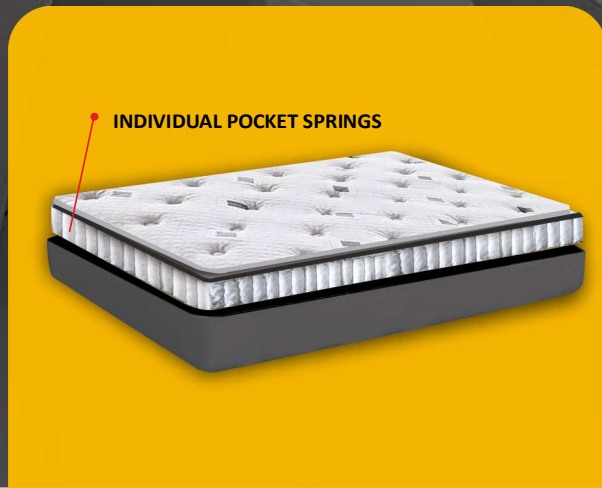

# Pocket Comfort MATTRESSES

- Dr. Back Pocket Spring are a Unique system of individual springs enveloped in its own calico pocket. The individual pocket springs work in complete independence from one another, allowing the mattress to follow the natural shape of the individual providing excellent support to the body ensuring the spine is kept straight even if you sleep on your side, aiding a much healthier sleep!
- Dr. Back Foam Wall Technology provides added stability to the very edge of the Mattress increasing the durability, comfort & support.